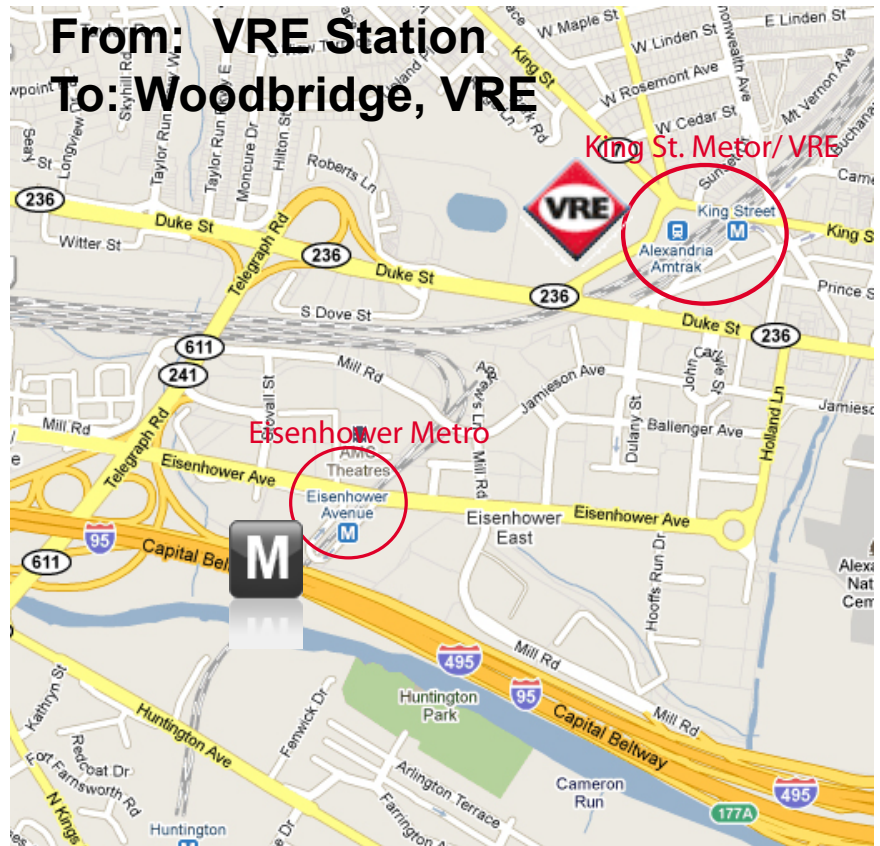

New Slug Line to Alexandria!

What: New slug line from Woodbridge directly to Alexandria!

When: October 19th (Tuesday)

Where: Woodbridge VRE (am)

Alexandria VRE or King Metro (pm)

Let's try something new! Drivers can pickup slugs at the Woodbridge VRE "Kiss-n-Ride" area (front of building) and then drive I-95 to I-495 directly to either Eisenhower Metro or to the King Street Metro. Return line is at the Alexandria VRE. No drivers? No problem - ride the VRE home!

For the first time you can Slug **directly** into Alexandria and back to Woodbridge!!

www.Slug-Lines.com for more information

Morning: 6:45 - 8:30 am

From: Woodbridge VRE

(Kiss-n-Ride in front of building)

To: Eisenhower Metro/ King St. Metro

Afternoon: 4:00 - 5:00 pm

From: VRE Station

To: Woodbridge, VRE

- ✓ Slug directly to Alexandria
- ✓ Cut your commute costs
- ✓ Drivers - save time!
- ✓ Slug or VRE home in PM