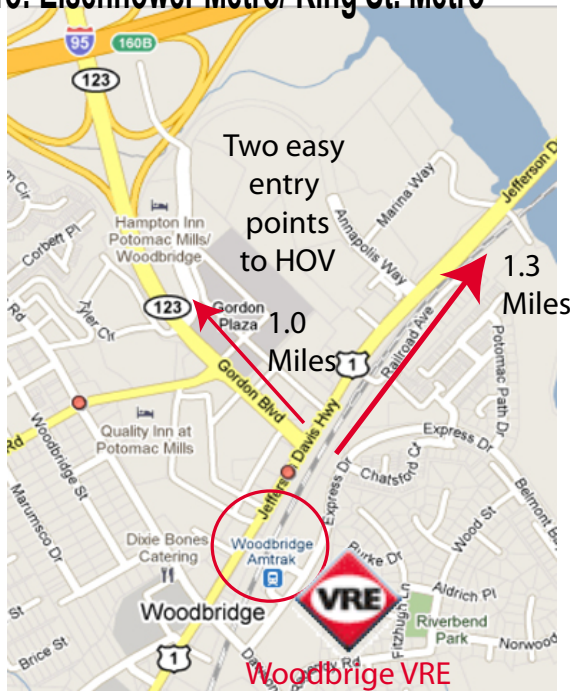

New Slug Line to Alexandria!

What: New slug line from Woodbridge directly to Alexandria!

When: October 19th (Tuesday)

Where: Woodbridge VRE (am)

Alexandria VRE or King Metro (pm)

Let's try something new! Drivers can pickup slugs at the Woodbridge VRE "Kiss-n-Ride" area (front of building) and then drive I-95 to I-495 directly to either Eisenhower Metro or to the King Street Metro. Return line is at the Alexandria VRE. No drivers? No problem - ride the VRE home!

For the first time you can Slug **directly** into Alexandria and back to Woodbridge!!

www.Slug-Lines.com for more information

Morning: 6:45 - 8:30 am

From: Woodbridge VRE

(Kiss-n-Ride in front of building)

To: Eisenhower Metro/ King St. Metro

Afternoon: 4:00 - 5:00 pm

From: VRE Station

To: Woodbridge, VRE

- ✓ Slug directly to Alexandria
- ✓ Cut your commute costs
- ✓ Drivers - save time!
- ✓ Slug or VRE home in PM